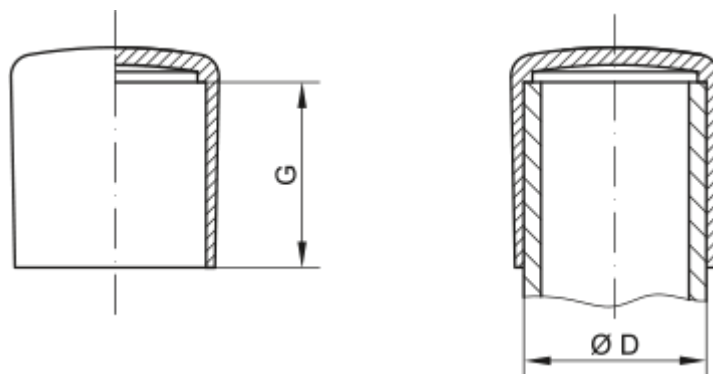

Data Sheet

Article number: 59GPN280ER28

Description: KLEE Cap for pipes GPN 280 - (Pipe size 28)

Measures

D = 28

G = 24.8